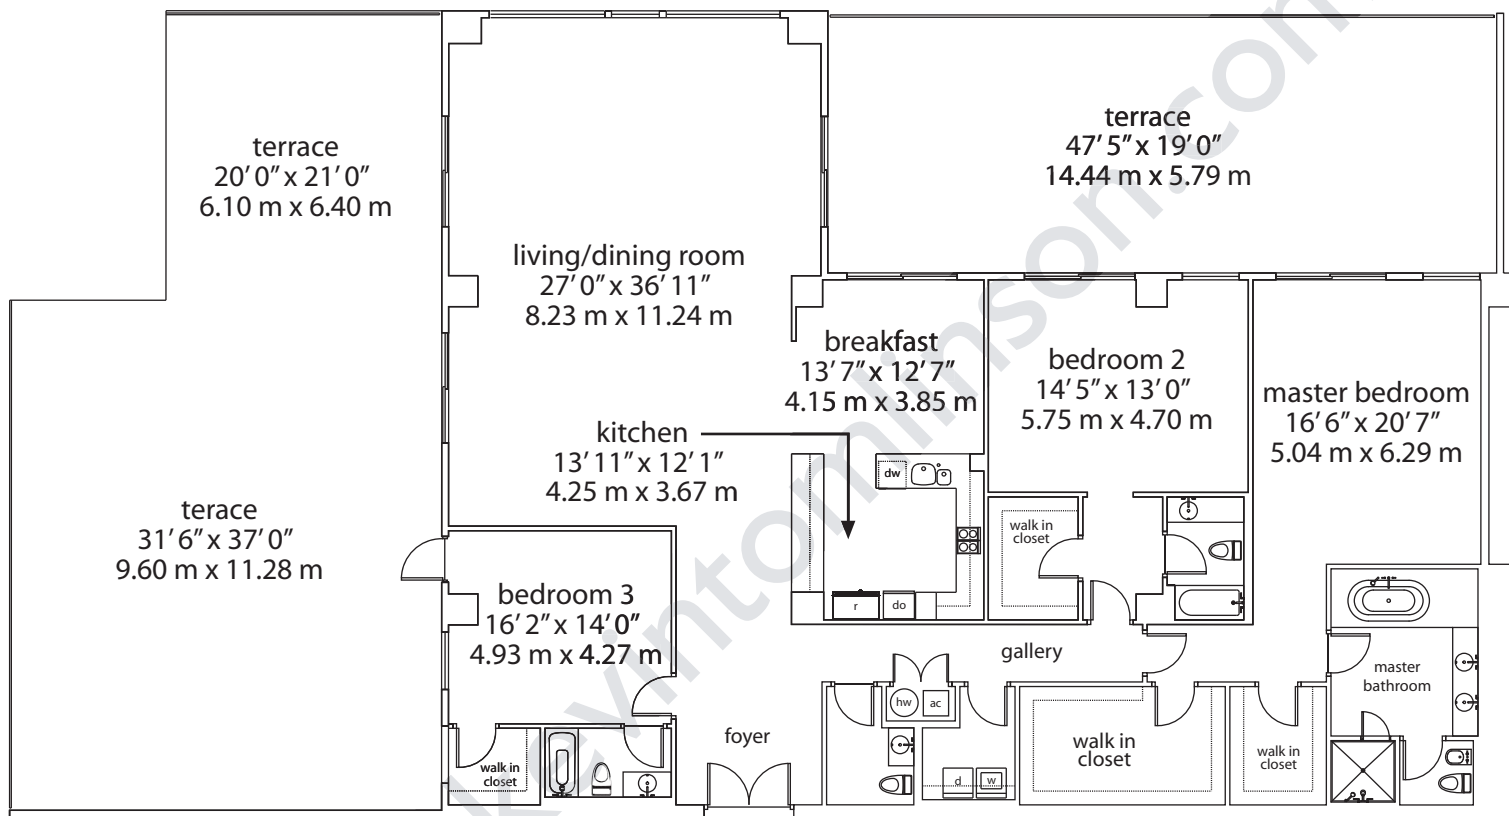

Aqua Condos

residences 801

area measurements

total 3304 sq ft 306.94 meters²

enclosed area 838 sq ft 77.85 meters²

terrace/balcony 2466 sq ft 229.09 meters²

chatham
residences 801