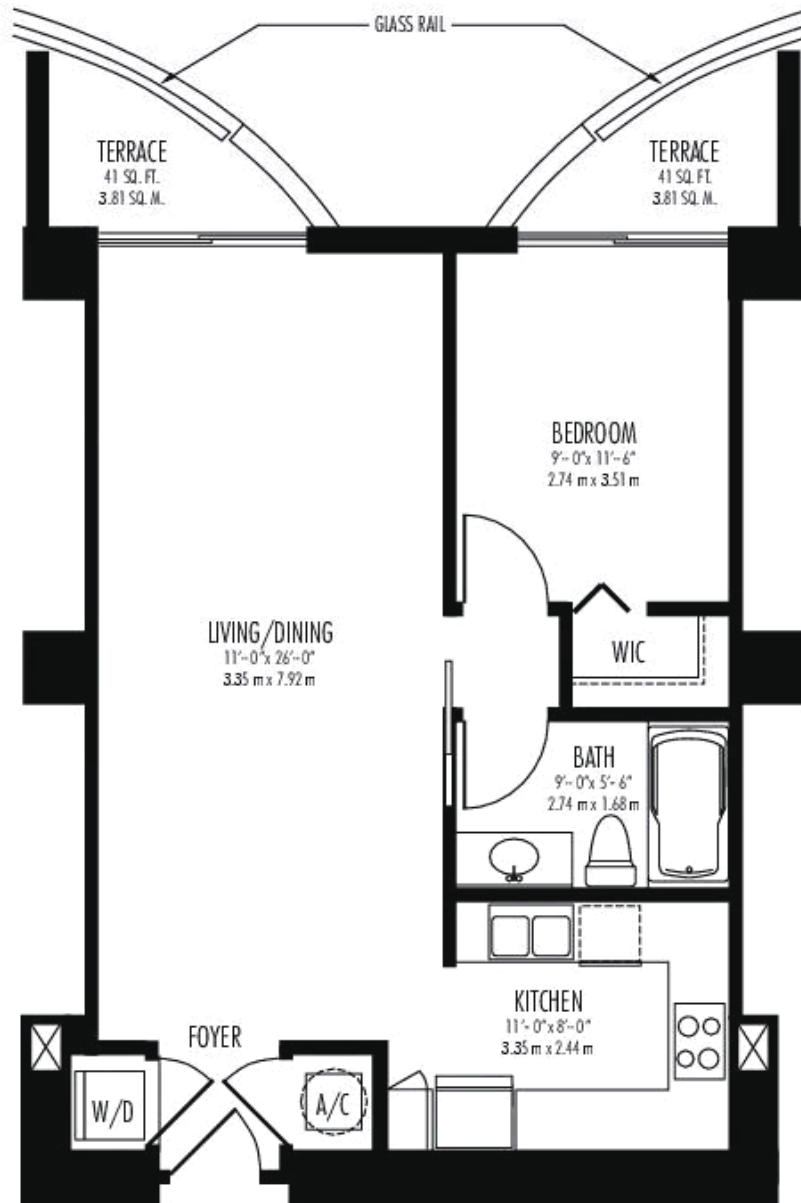

Akoya

UNITS 5 & 10

TYPICAL FLOORS 8-30

One Bedroom, One Bath

ENCLOSED AREA: 683 Sq. Ft. (63.45 m²)
TERRACE AREA: 82 Sq. Ft. (7.62 m²)
TOTAL AREA: 765 Sq. Ft. (71.07 m²)