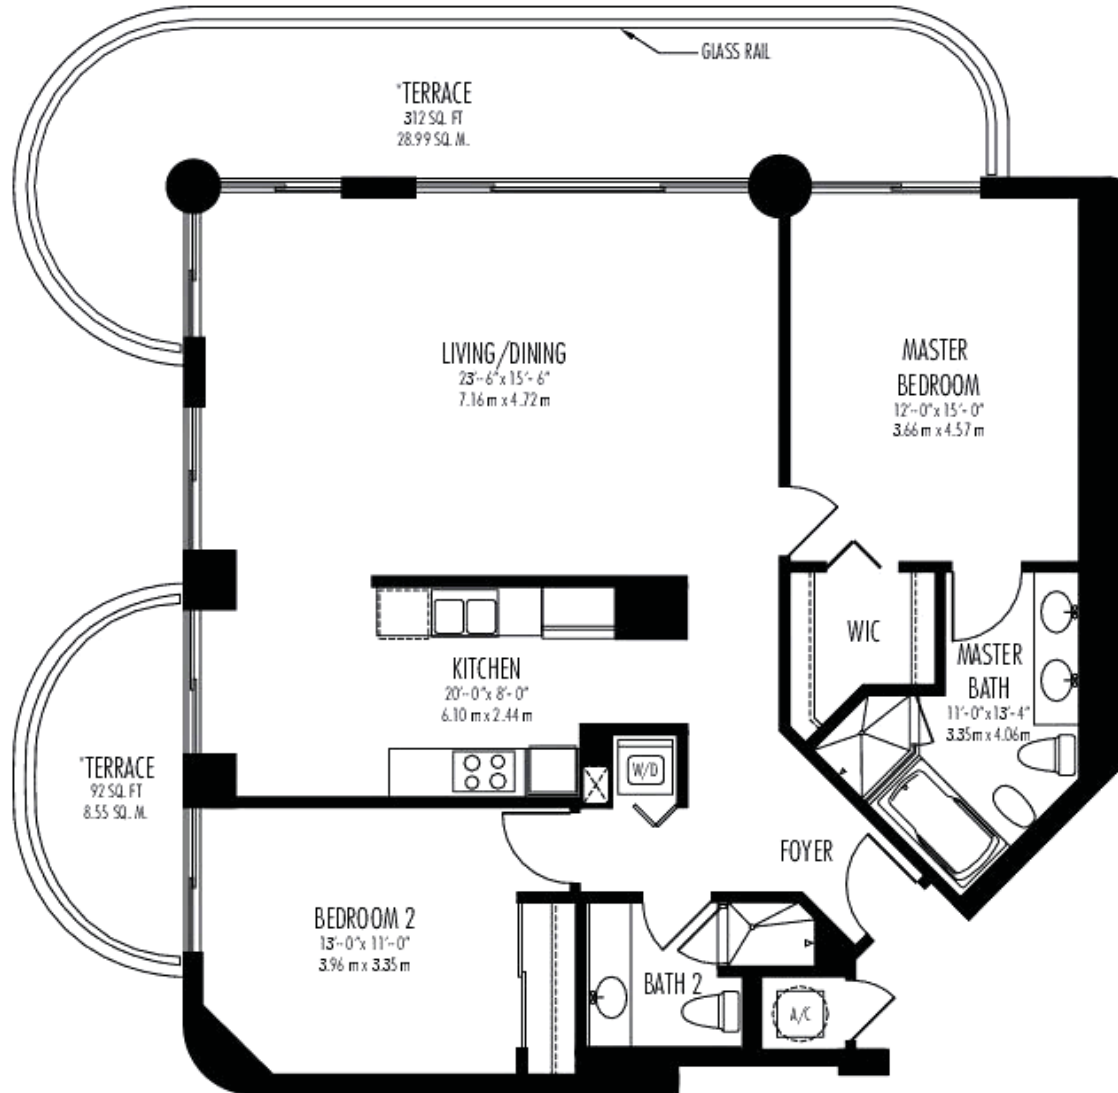

Akoya

UNITS 7 & 8

TYPICAL FLOORS 8-45

Two Bedroom, Two Bath

ENCLOSED AREA: 1,322 Sq. Ft. (122.82 m2)
TERRACE AREA: 404 Sq. Ft. (37.53 m2)
TOTAL AREA: 1,726 Sq. Ft. (160.35 m2)