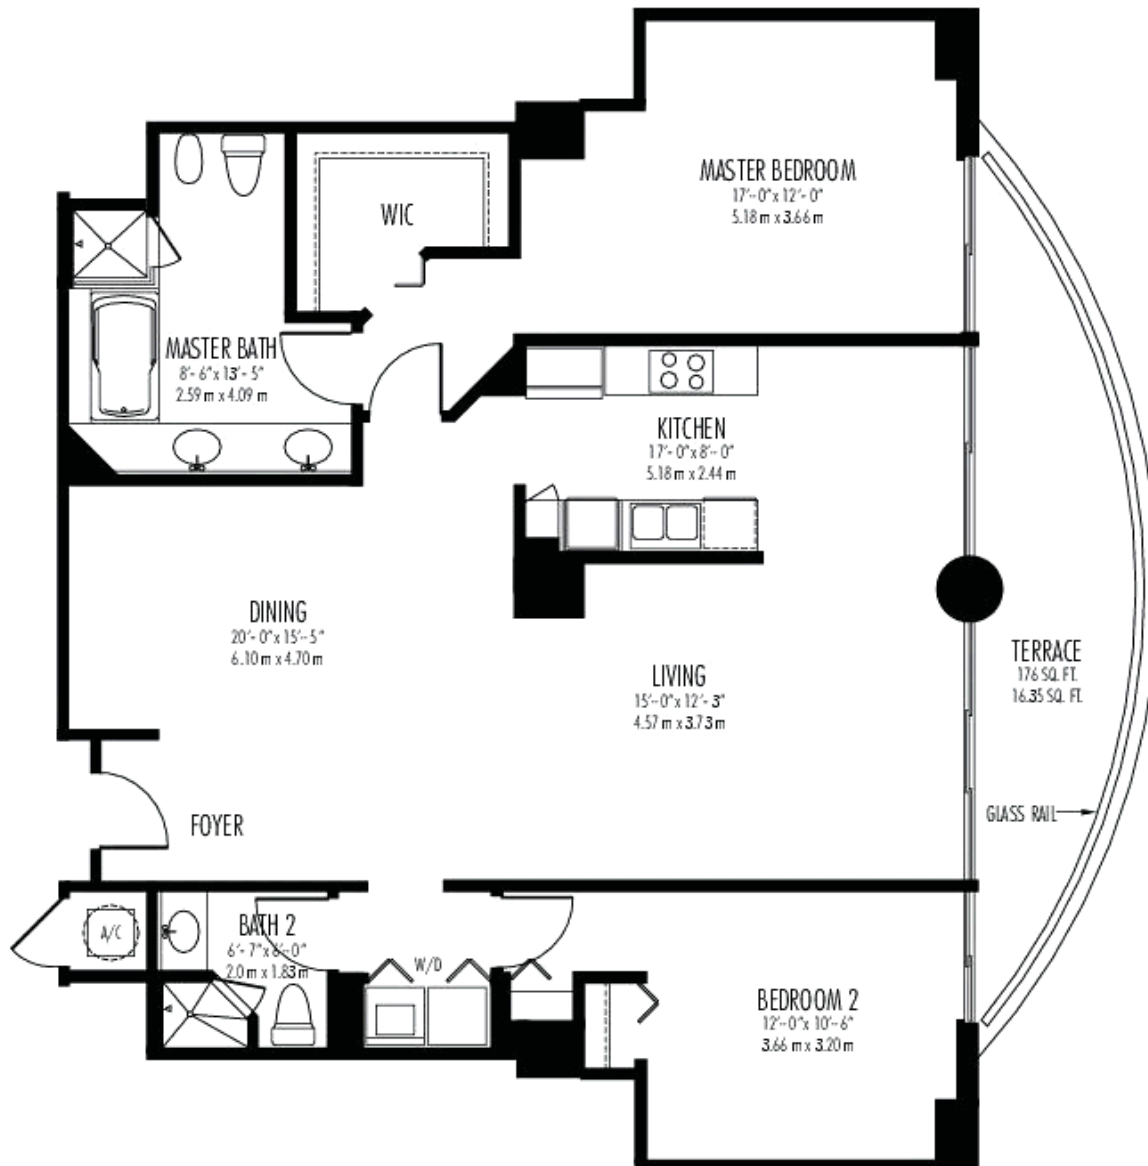

Akoya

**UNIT 2**

TYPICAL FLOORS 8-45

Two Bedroom, Two Bath

**ENCLOSED AREA:** 1,392 Sq. Ft. (129.32 m2)  
**TERRACE AREA:** 176 Sq. Ft. (16.35 m2)  
**TOTAL AREA:** 1,568 Sq. Ft. (145.67 m2)